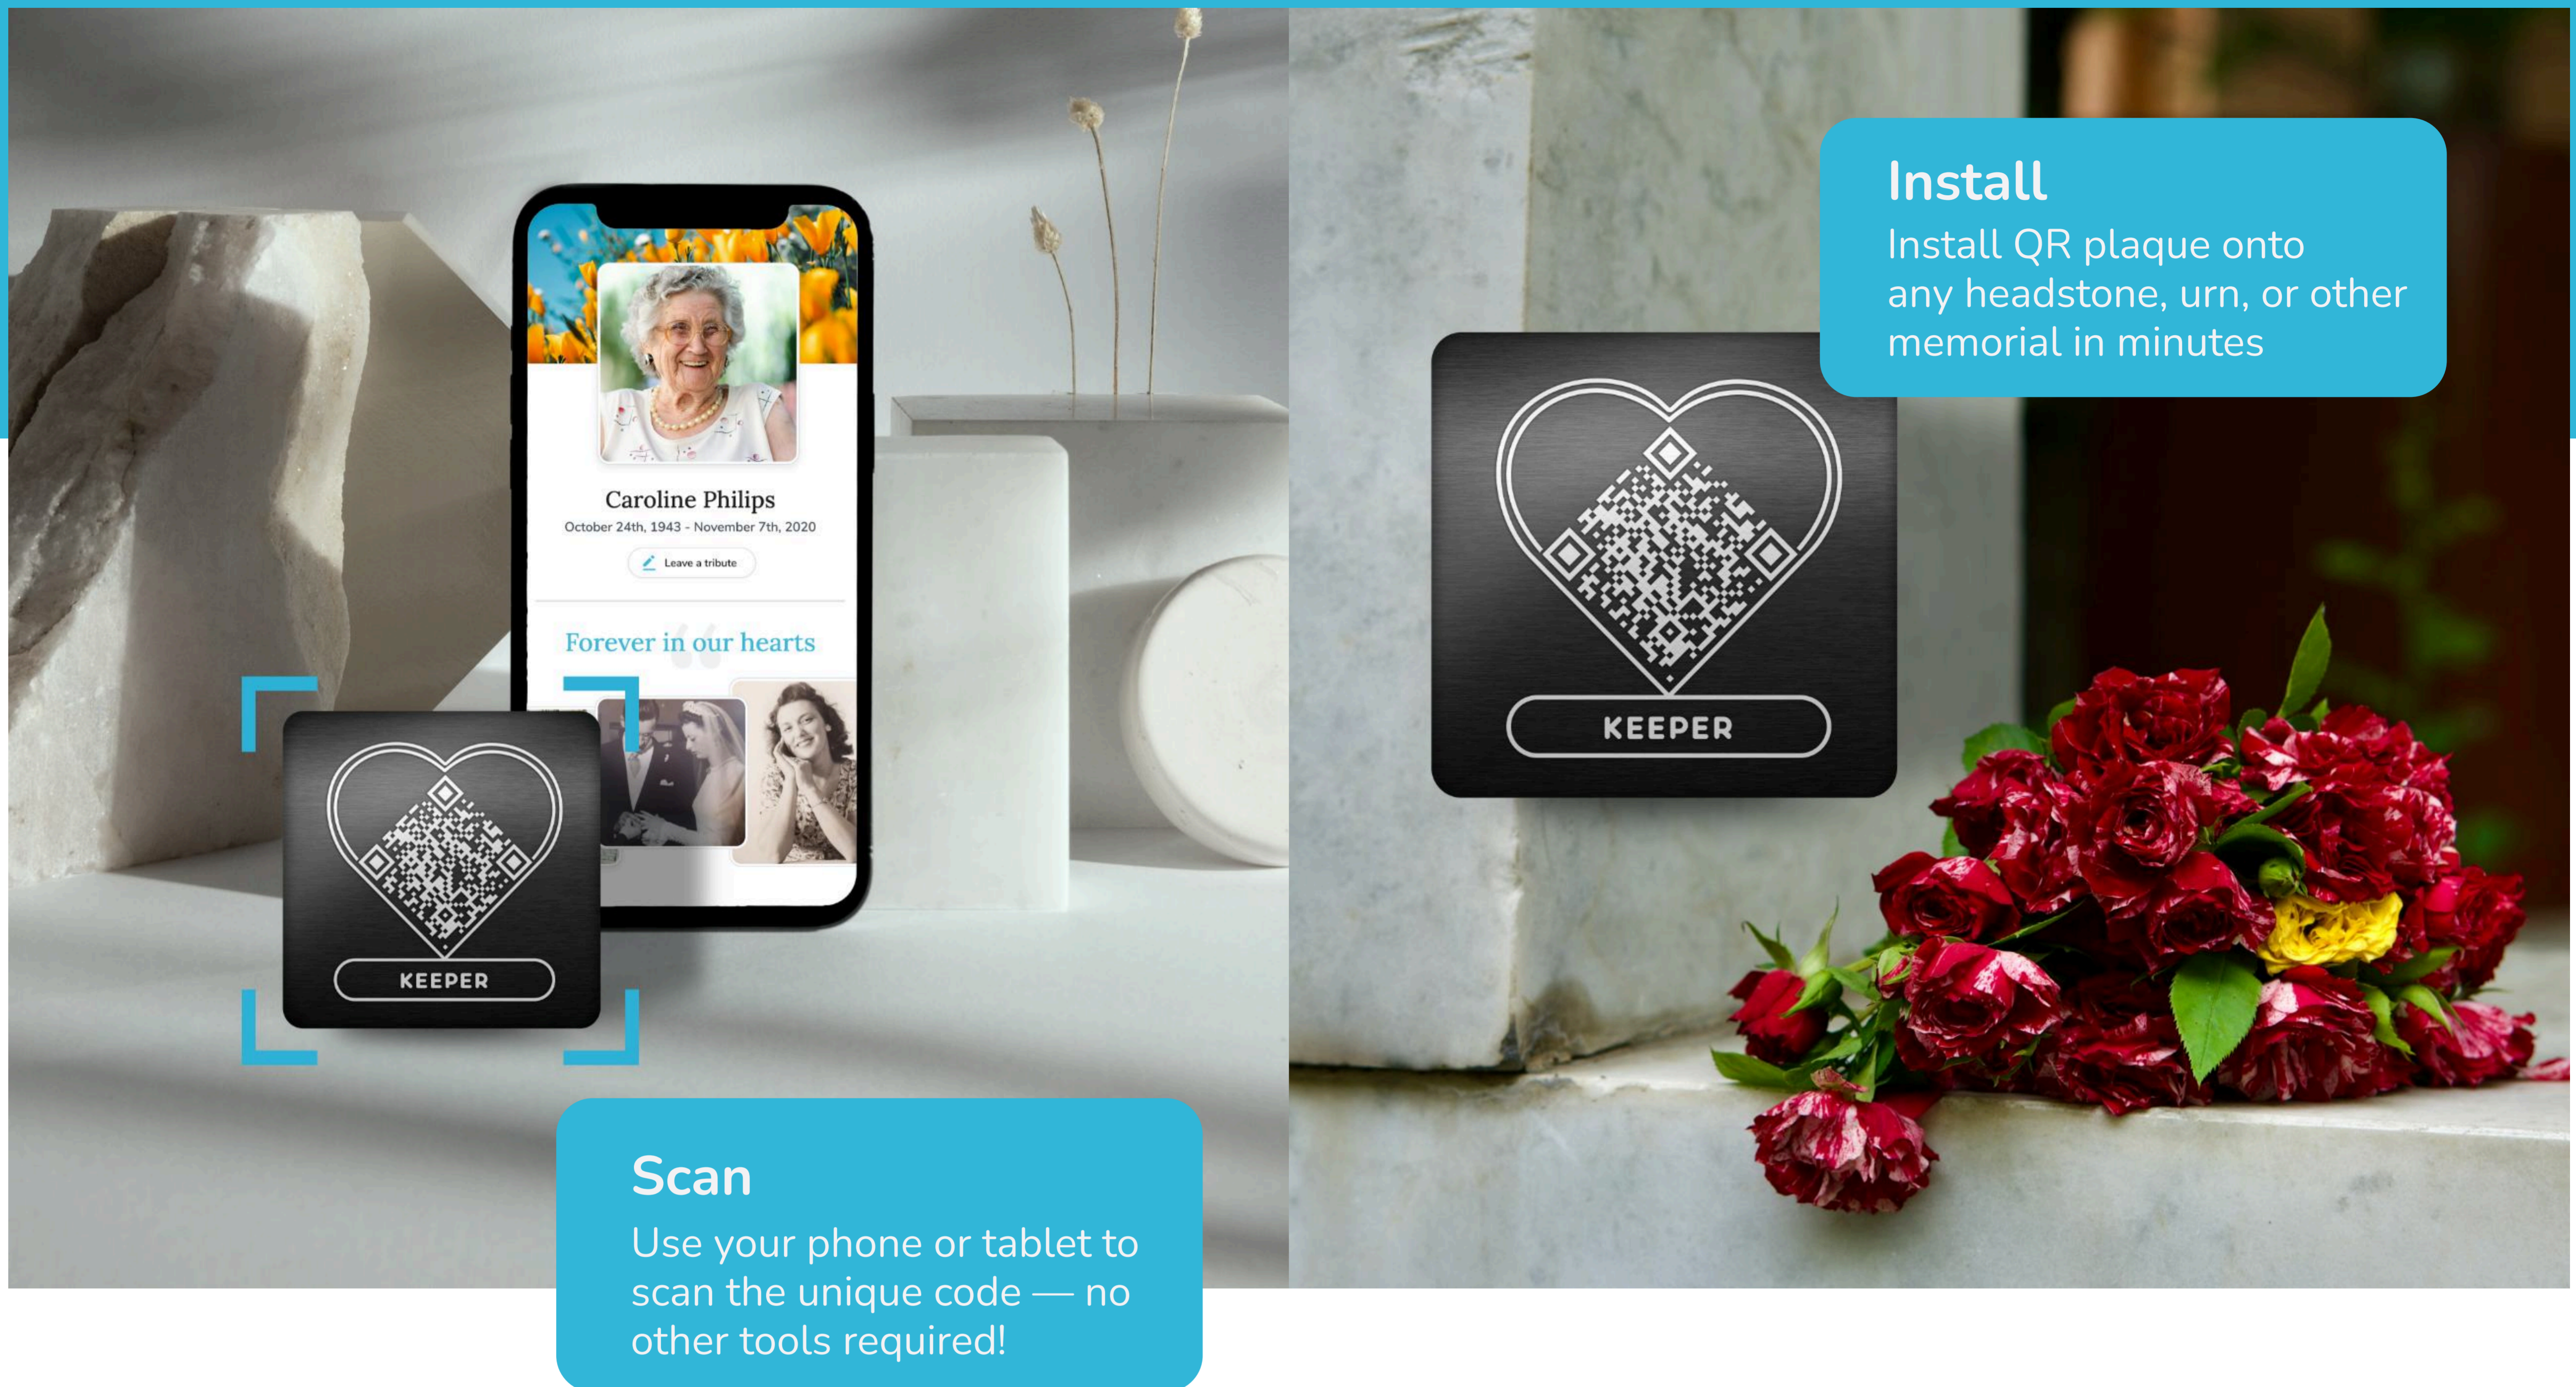

Lakefield

Cemetery & Crematorium

Install

Install QR plaque onto any headstone, urn, or other memorial in minutes

Scan

Use your phone or tablet to scan the unique code — no other tools required!