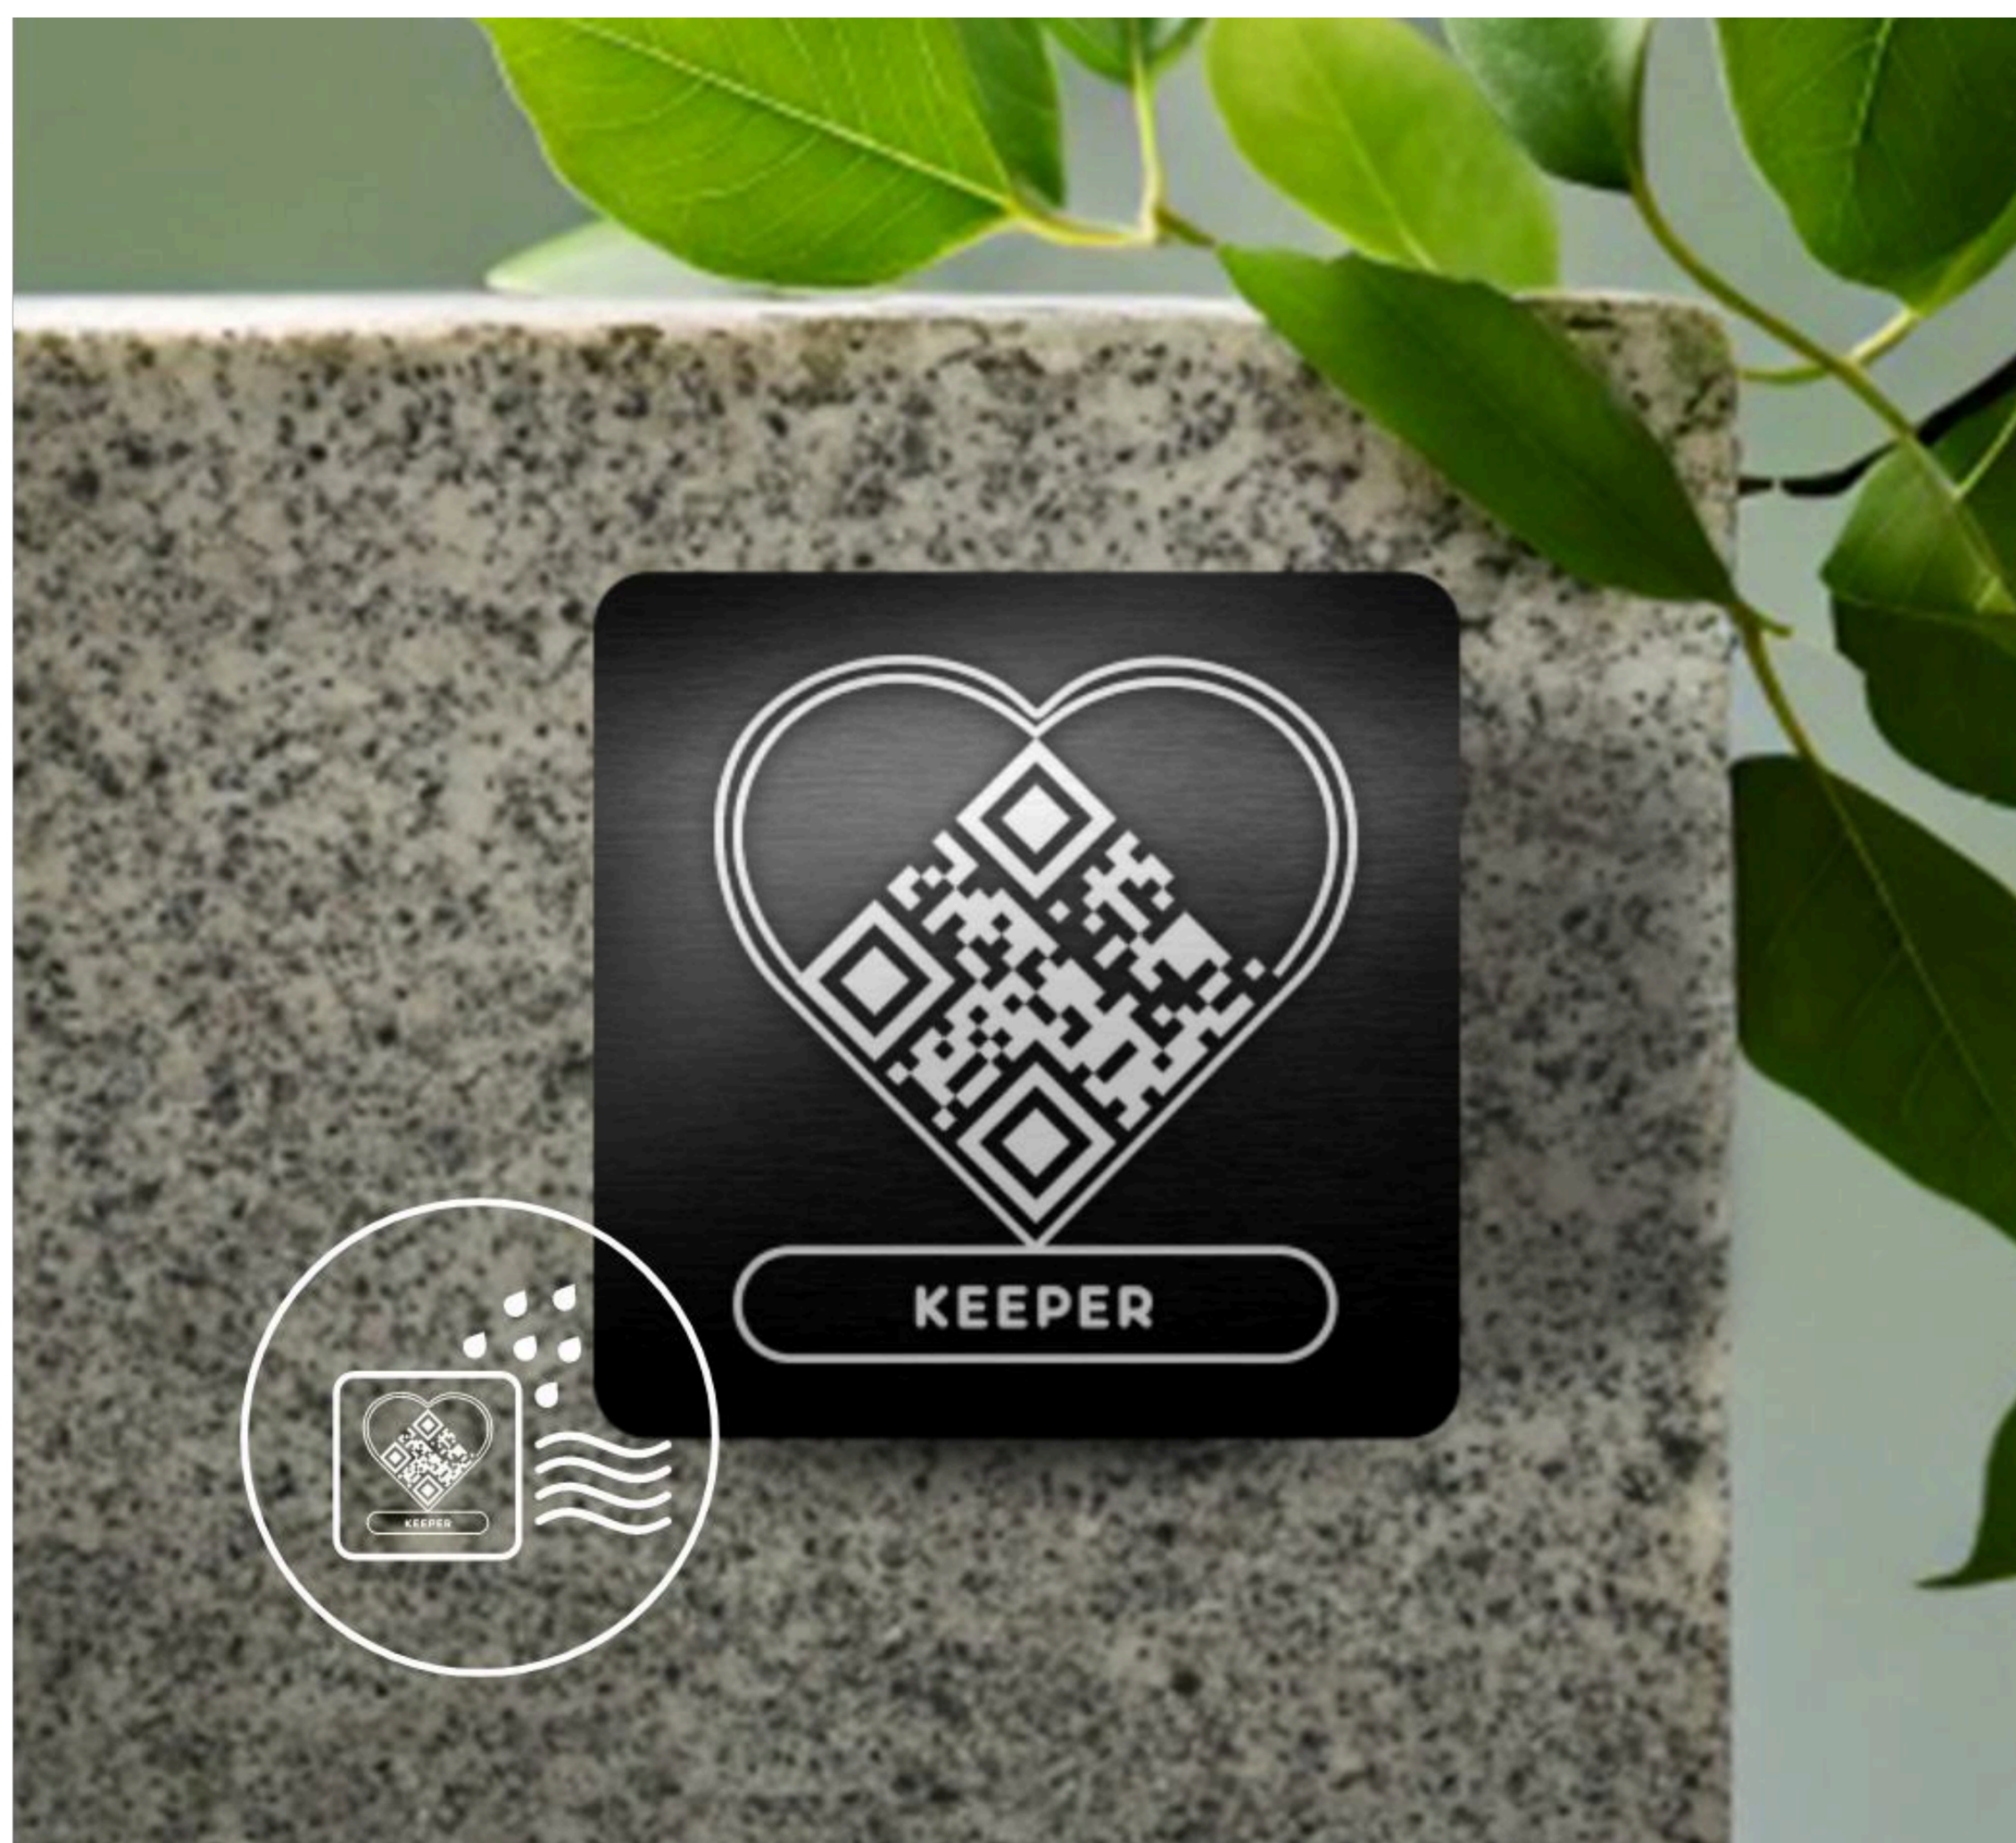

Our durable and beautiful QR code plaques create seamless connection between your loved one's physical memorial and their digital memorial, allowing visitors to their final resting place instant access to their life legacy.

What You'll Receive

- A custom-designed stainless steel plaque from our exclusive selection, 2x2 inches in size, featuring a weatherproof QR code.
- Lifetime access to your Online Memorial, where family and friends can share stories, photos, and condolences from anywhere in the world.

Want to learn more about Memorial QR plaques?

Speak with a member of our team to get started.
We're here to help you honor and preserve
your loved one's memory

Lakefield

Cemetery & Crematorium

Install

Install QR plaque onto any headstone, urn, or other memorial in minutes

Scan

Use your phone or tablet to scan the unique code — no other tools required!

Built to Last

All four of our elegant memorial QR plaques designs are printed using durable, weather-resistant steel designed for indoors and outdoor use on headstones and urns, memorial benches and trees, or other monuments to your loved one's life.