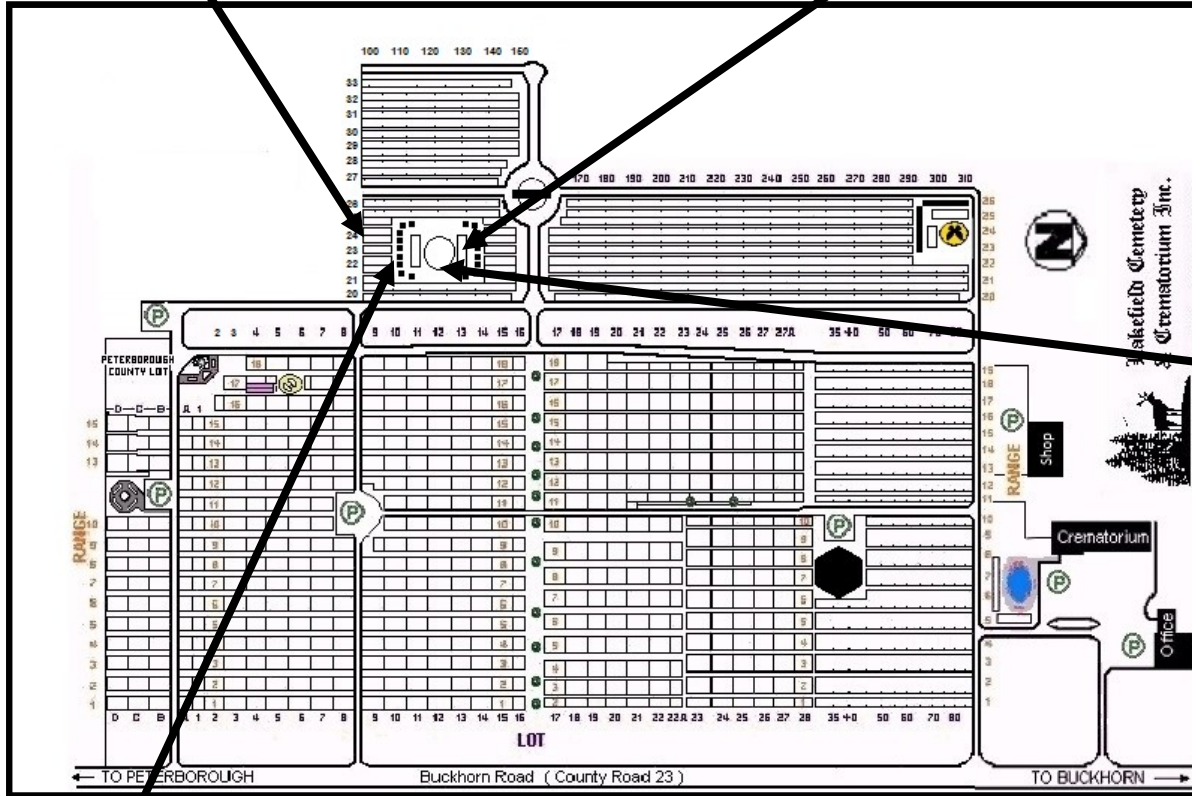

1262 Buckhorn Road
 Lakefield, ON K0L 2H0
 705-652-3252

Companion's Rest Section 1m x 3m Graves

This section will be designed with wider grave spaces to accommodate oversized grave liners and larger monuments. Single grave lots are allowed an upright memorial, however the width of the monument is regulated so it does not encroach onto adjoining lots. Lots may be used for one human, single depth casket burial and/or interring cremated remains of humans or pets.

Companion's Rest Section Family Cremation Lots

This section will be designed with 1m x 1m cremation lots that can hold up to four urns of human or pet cremated remains, with room to place a flat marker up to 14"x30".