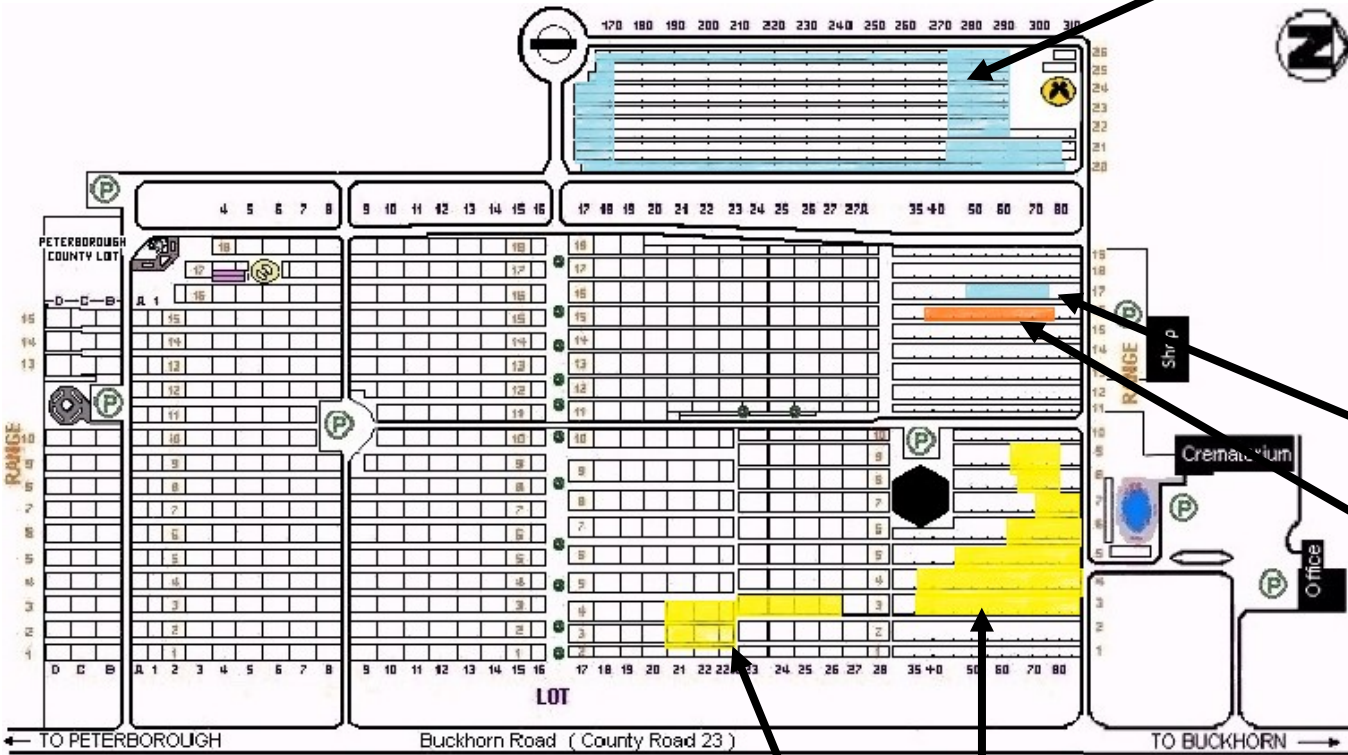

### Sunset Meadow Section

This section was designed with wider grave spaces to accommodate oversized grave liners and larger monuments. Single grave lots are allowed an upright memorial however the width of the monument is regulated so it does not encroach onto an adjoining lot. Lots may be used for one, single depth casket burial and/or interring cremated remains.