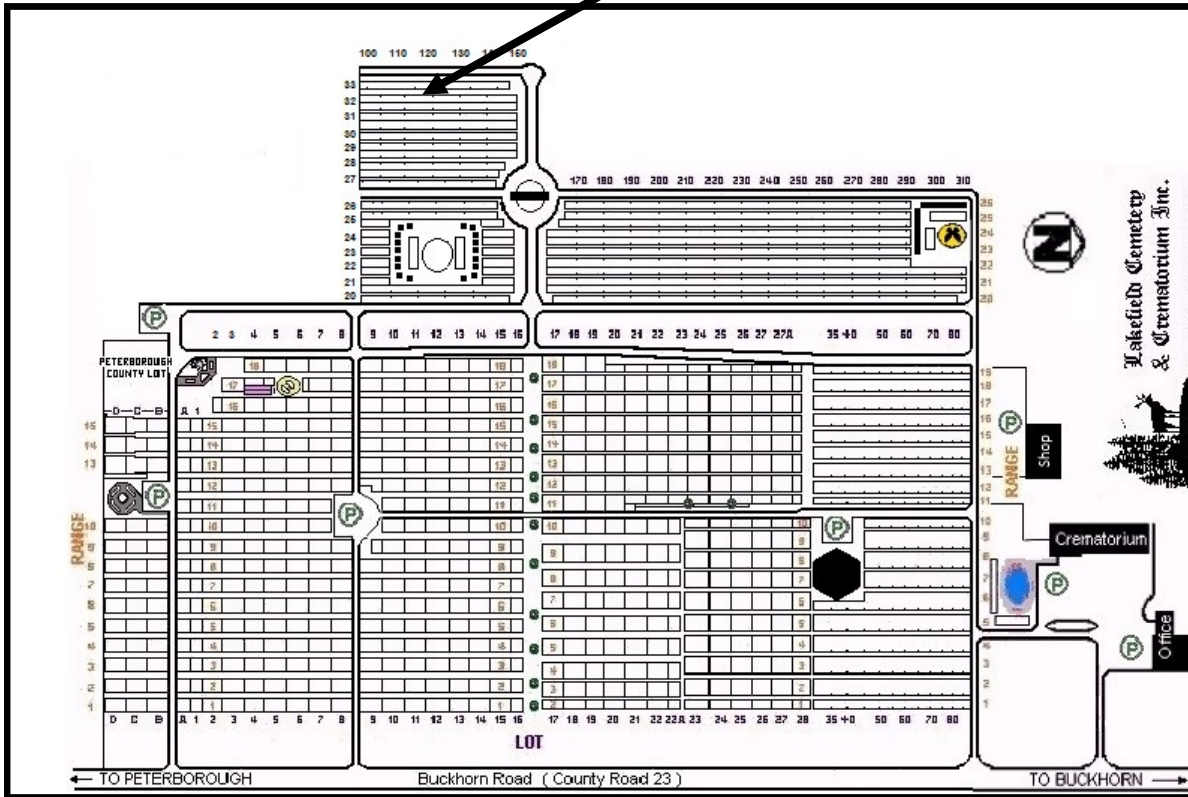

1262 Buckhorn Road
 Lakefield, ON K0L 2H0
 705-652-3252

Earthsong Meadow Section

This section will be designed as a self seeding wildflower and natural grass meadow. Native shrubs can be planted where possible. Graves in this section will be designed to accommodate one biodegradable casket, container or shroud and one biodegradable urn of cremated remains or two biodegradable urns of cremated remains.