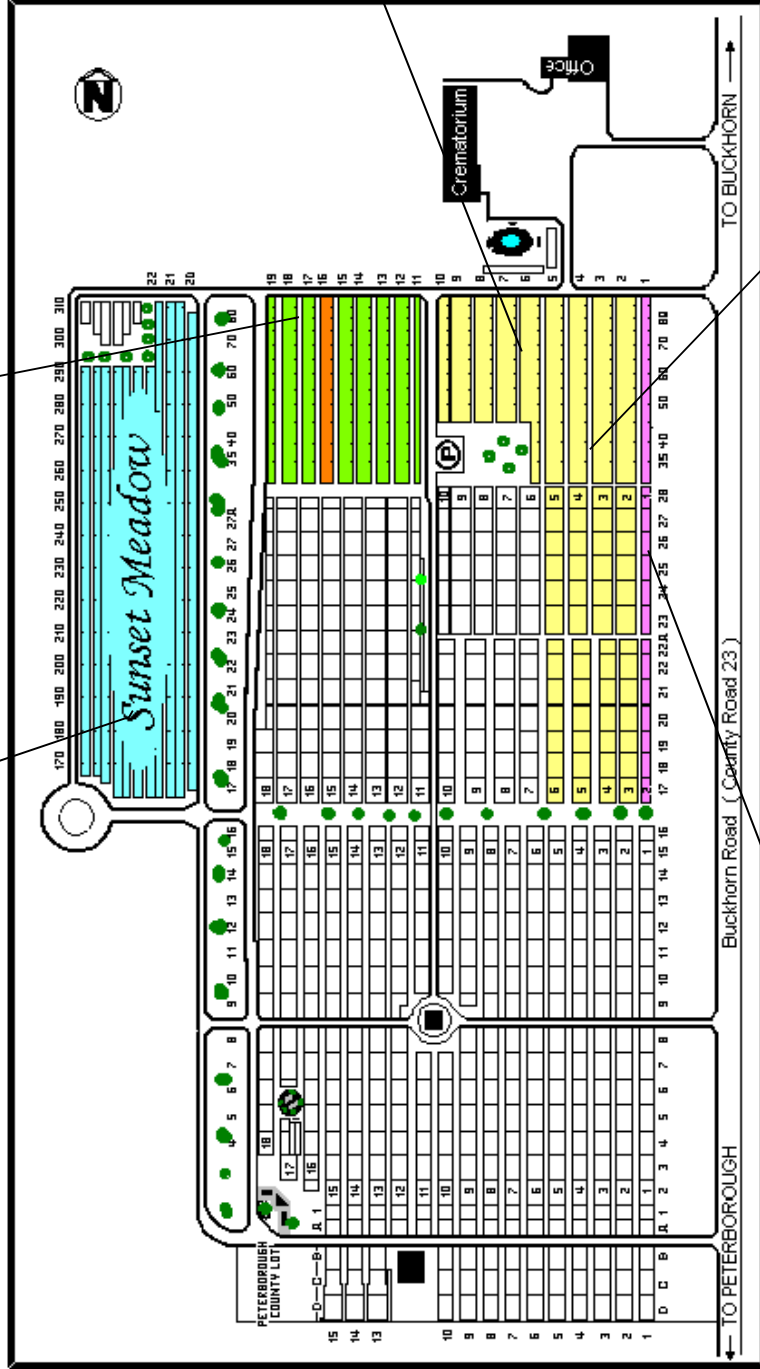

Sunset Meadow Section

This newly developed area is designed with wider grave spaces to accommodate oversized grave liners, and larger monuments. There are limited spaces that allow for a tree to be planted in close proximity.

Flat Marker Section

This area preserves its park-like setting by only allowing flat markers. Lots may be used for individual burial and/or interring cremated remains.

Shared Monument Section

This economical alternative allows for an upright monument to be shared by two different families. This requires a minimum purchase of two lots on one side of the memorial, and half the total cost of the monument.

Traditional Monument Section

Each double lot is allowed one upright memorial placed at the head of the graves. Single lots in this area are allowed a flat marker only.

Special Monument Section

The single row closest the highway is designated as the Special Monument Section where single grave lots are allowed an upright memorial. The width of the monument is regulated so it does not encroach onto an adjoining lot.

1262 Buckhorn Road
R.R. 1, Lakefield, Ontario K0L 2H0

Size:	Single Grave 3' x 9'	Double Plot 6' x 9'
Lot	720.00	1440.00
C&M Fund	480.00	960.00
HST	156.00	312.00
Total	1356.00	2712.00

Sunset Meadow Section